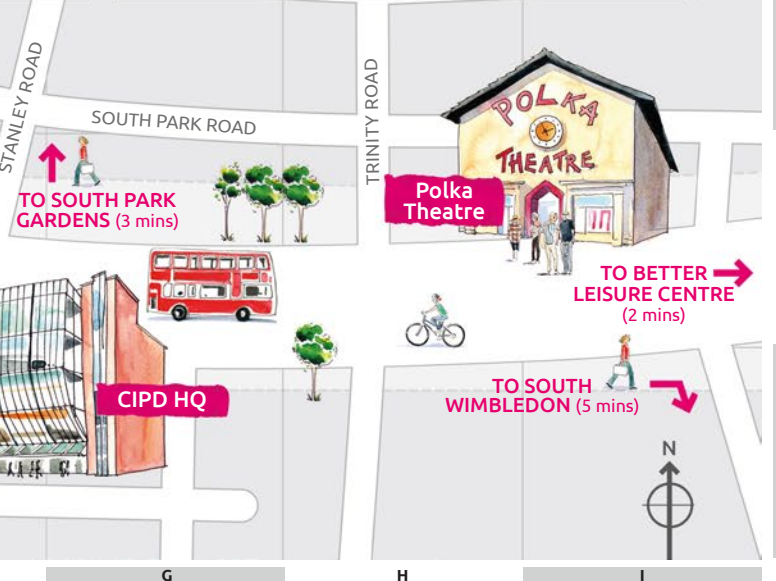

For all things Wimbledon visit lovewimbledon.ORG