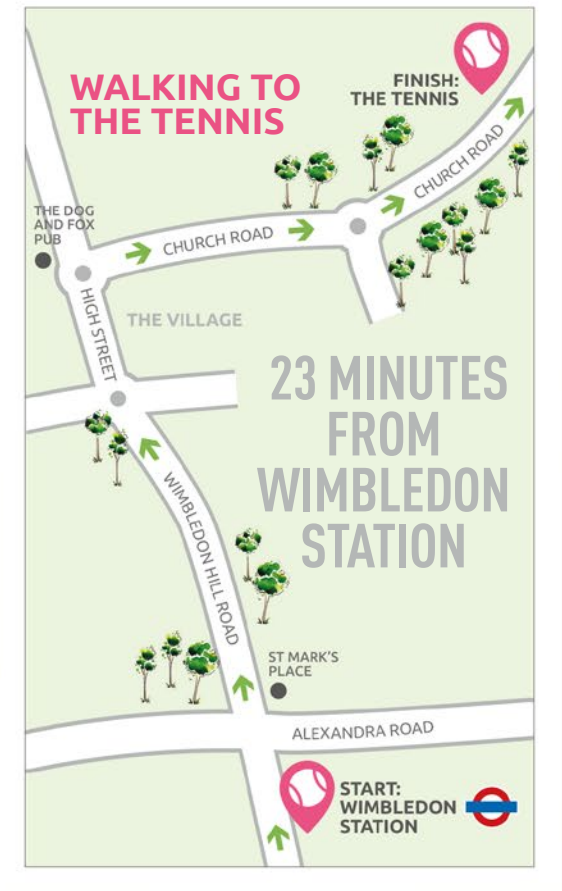

PARKING

- **P1 Centre Court Car Park**
  SECURE (entrance at back of Centre Court along Queens Road)
  Queen's Road **SW19 8NP**
- **P2 Queen's Road Car Park**
  24 Hours
  Queen's Road **SW19 8NP**
- **P3 Wimbledon Station Car Park**
  24 Hours
  Orinoco Lane **SW19 7JZ**
- **P4 Sainsbury's Car Park**
  Worples Road **SW19 4DD**
- **P5 St George's Road Car Park**
  24 Hours
  St George's Road **SW19 4EA**
- **P6 Wimbledon Bridge**
  SECURE Wimbledon Bridge House
  Hartfield Crescent **SW19 3RU**
- **P7 Morrisons Car Park**
  24 Hours
  Hartfield Road **SW19 3TB**
- **P8 New Wimbledon Theatre Car Park**
  24 Hours
  Russell Road **SW19 1QG**

KEY C CASH POINTS